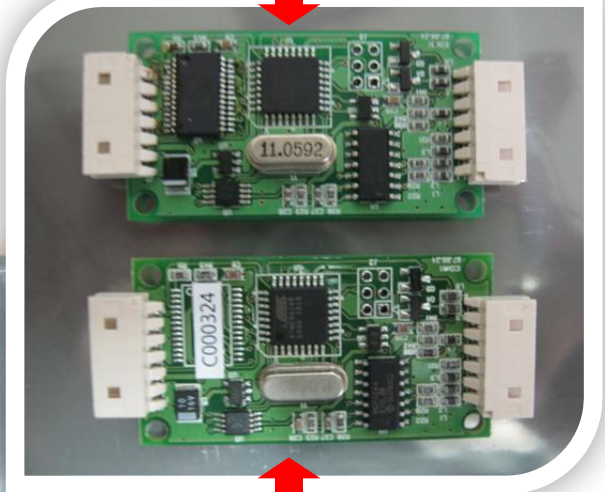

Dimension

Connect to Sensor

ICOM2 (USB)

ICOM1 (RS232)

Connect to PC USB or RS232

Disposable probe sensor

Reusable probe sensor

PC SW shows PPG signal through SpO2 module