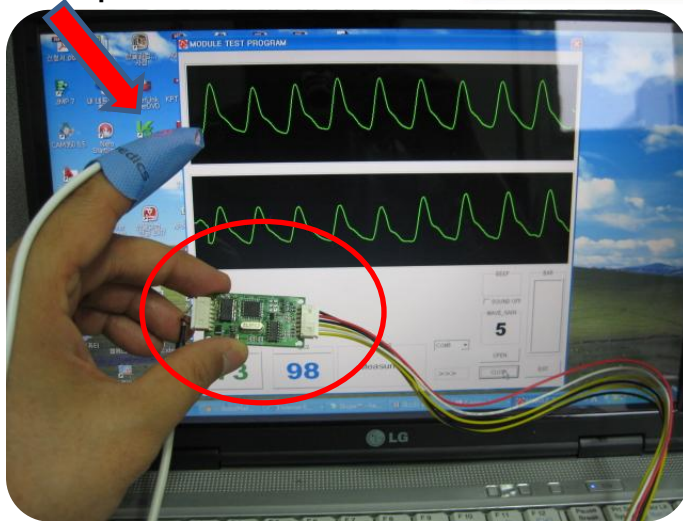

Dimension

Connect to Sensor

ICOM2 (USB)

ICOM1 (RS232)

Connect to PC USB or RS232

Disposable probe sensor

Reusable probe sensor

PC SW shows PPG signal through SpO2 module