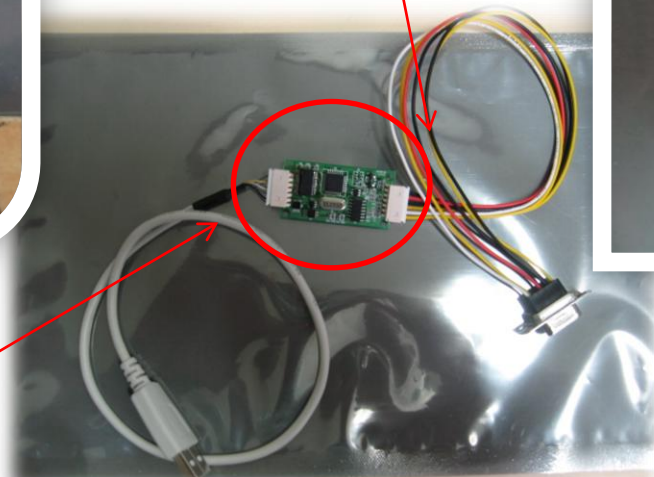

Dimension

Connect to Sensor

ICOM2 (USB)

ICOM1 (RS232)

Connect to PC USB or RS232

Disposable probe sensor

Reusable probe sensor

PC SW shows PPG signal through SpO2 module