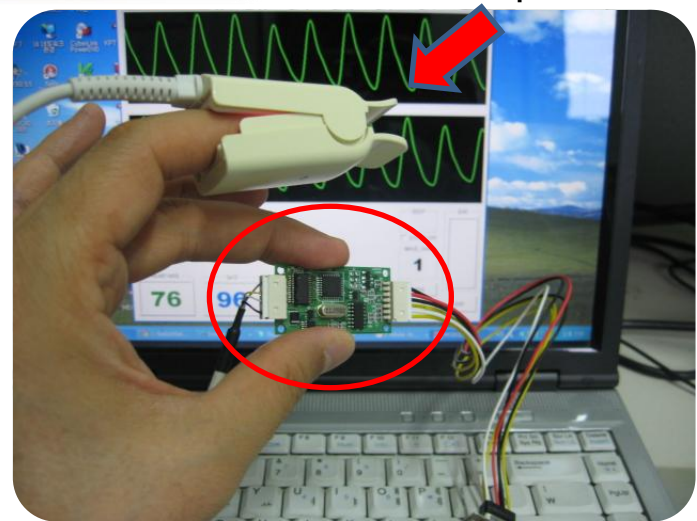

Dimension

Connect to Sensor

ICOM2 (USB)

ICOM1 (RS232)

Connect to PC USB or RS232

Disposable probe sensor

Reusable probe sensor

PC SW shows PPG signal through SpO2 module