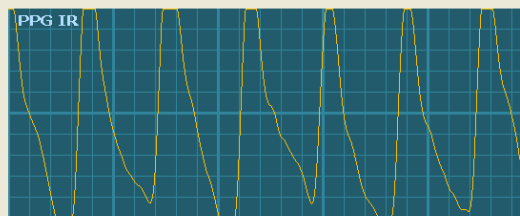

PPG Red

PPG Red  
1<sup>st</sup> derivative

PPG Red  
2<sup>nd</sup> derivative

Com2

Port Open

5 Level

Light Up

Light Down

Save Data

Exit

PPG IR

PPG IR  
1<sup>st</sup> derivative

PPG IR  
2<sup>nd</sup> derivative

Analog PPG  
on oscilloscope

Digital PPG  
on PC

DCM03