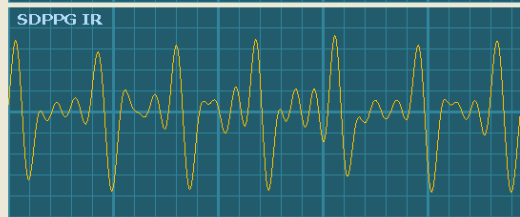

PPG Red

PPG Red  
1<sup>st</sup> derivative

PPG Red  
2<sup>nd</sup> derivative

Com2

Port Open

5 Level

Light Up

Light Down

Save Data

Exit

PPG IR

PPG IR  
1<sup>st</sup> derivative

PPG IR  
2<sup>nd</sup> derivative

Analog PPG  
on oscilloscope

Digital PPG  
on PC

DCM03